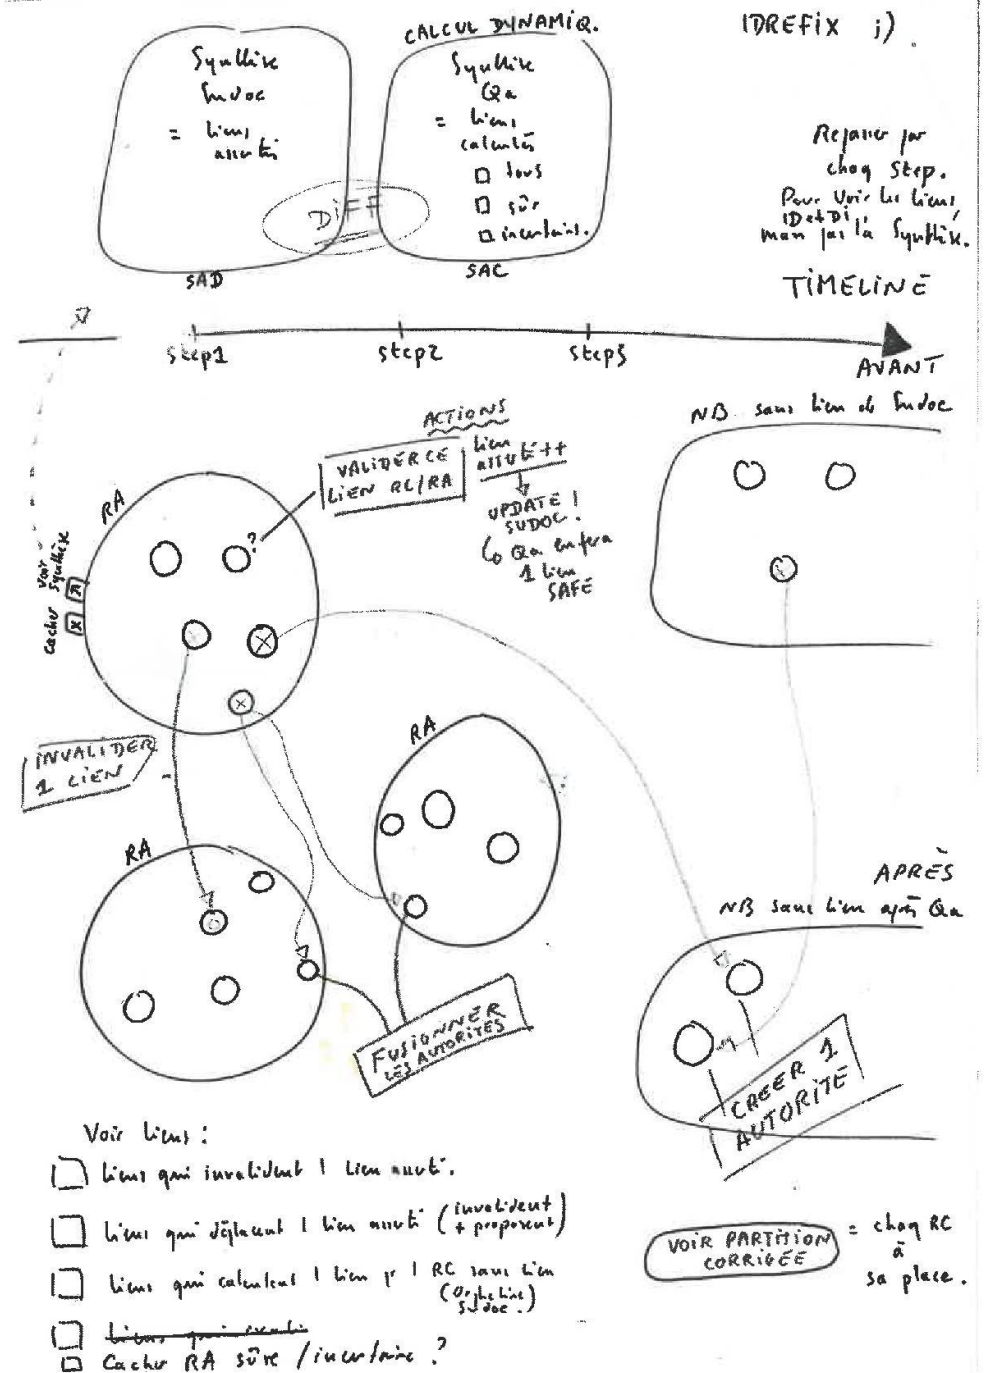

~ 3000 cataloguers

14 millions of bibliographic records

2.7 millions of people described

The goal

To allow our users to easily visualise, control, create and/or correct links between bibliographic records and authority records.

The background

- *Qualinca* multipartners research project (2012-2016)
- Expert knowledge representation
- Results
 1. *SudoQual*, a program to diagnose and cure linkage problems
 2. *Paprika*, an interface for cataloguers