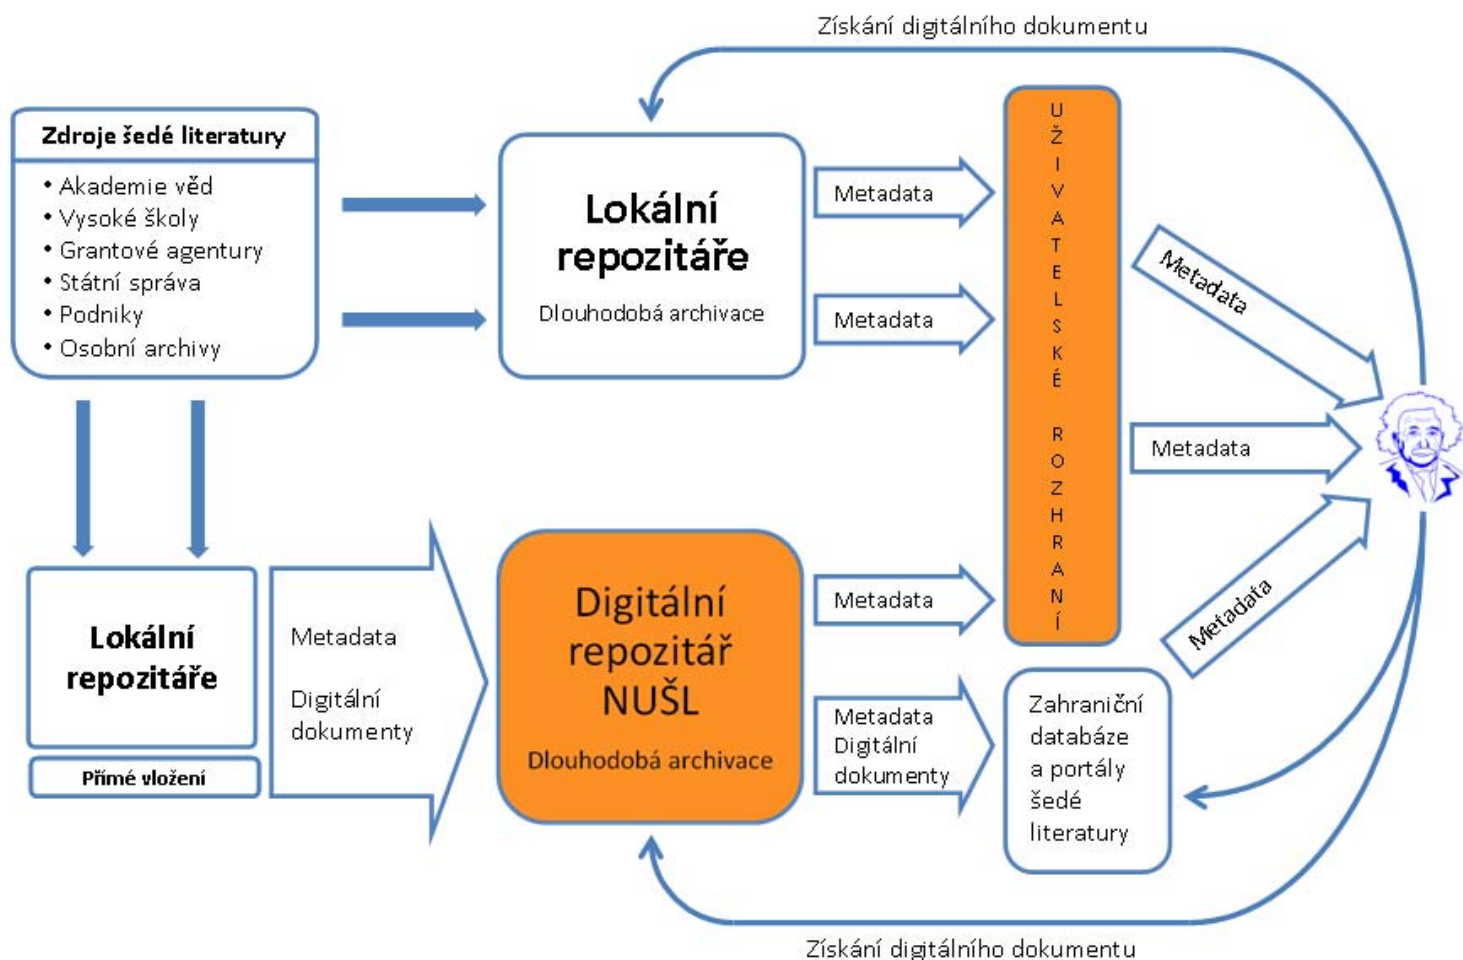

FAST – scheme